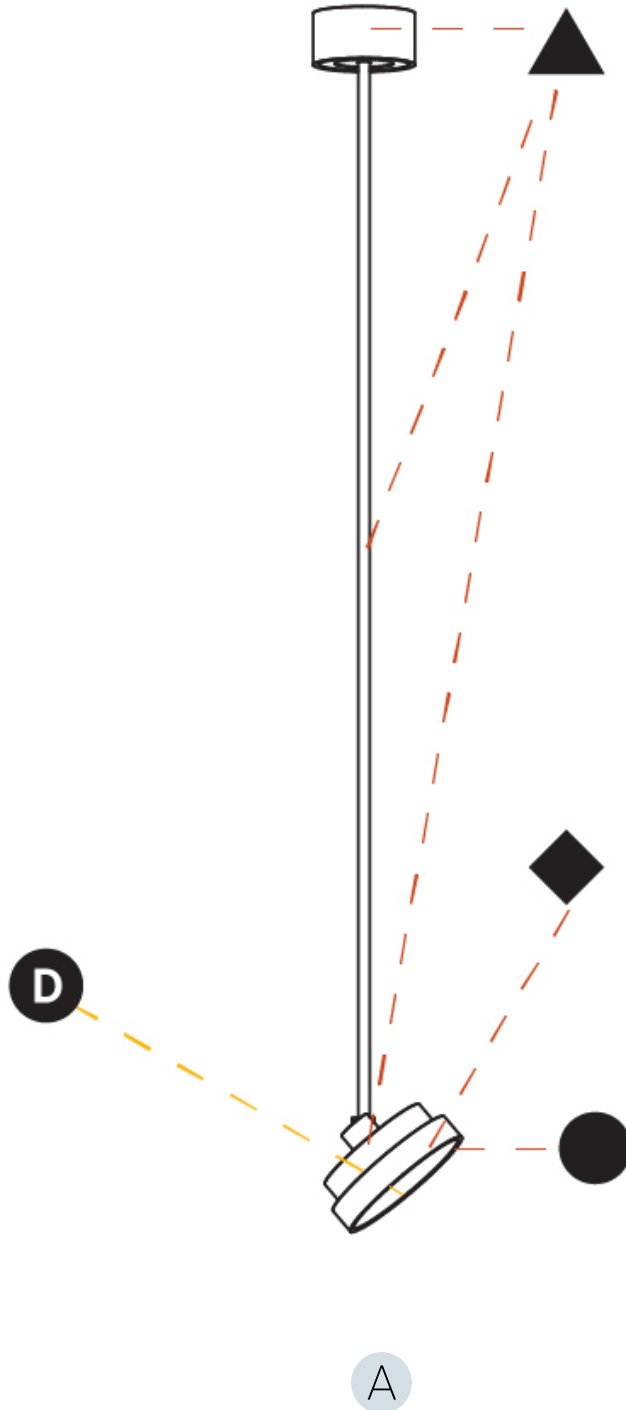

SIGN DIVA FLEX KORONA SUSPENSION

A30862-

PROJECT	_____
TYPE	_____
SPECIFIER	_____
QUANTITY	_____
DATE	_____